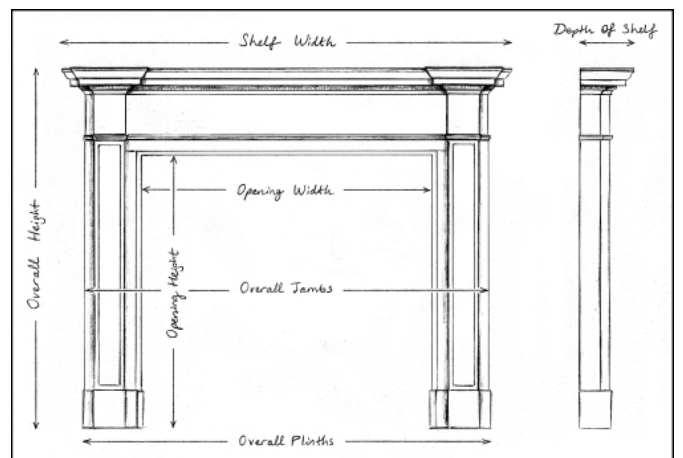

A SMALL SCALE RUSTIC FRENCH FIREPLACE

A small scale, rustic French stone fireplace. The shaped jambs surmounted by elegantly scrolled frieze and shelf. 19th century.

Stock No: 4380

Shelf Width	1398mm 55"
Overall Height	1140mm 44 7/8"
Opening Height	940mm 37"
Opening Width	1091mm 43"
Depth Of Shelf	266mm 10 1/2"
Overall Plinths	1328mm 52 1/4"