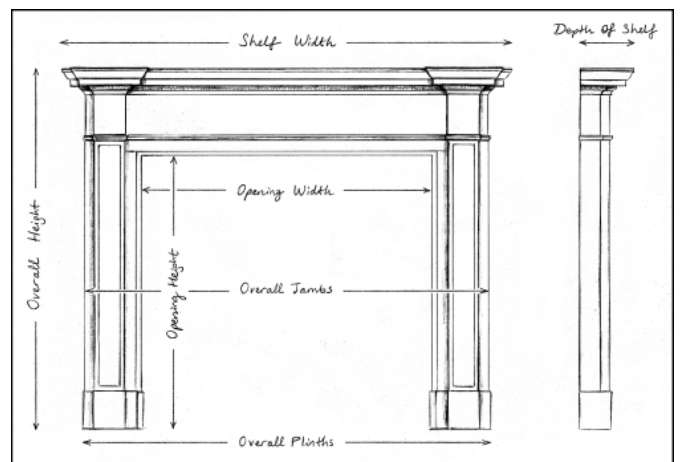

A GEORGIAN STYLE PINE FIREPLACE

A Georgian style pine fireplace. The jambs with rope mouldings and egg-and-tongue mouldings throughout, the frieze with carved foliage framed with basket of flowers to centre blocking. Carved breakfront shelf above. English, circa 1900.

Stock No: 4378

Shelf Width	1604mm 63 1/8"
Overall Height	1490mm 58 5/8"
Opening Height	1035mm 40 3/4"
Opening Width	1070mm 42 1/8"
Depth Of Shelf	220mm 8 5/8"
Overall Plinths	1355mm 53 3/8"

You can scan the QR code above with any smartphone to view this item on our website