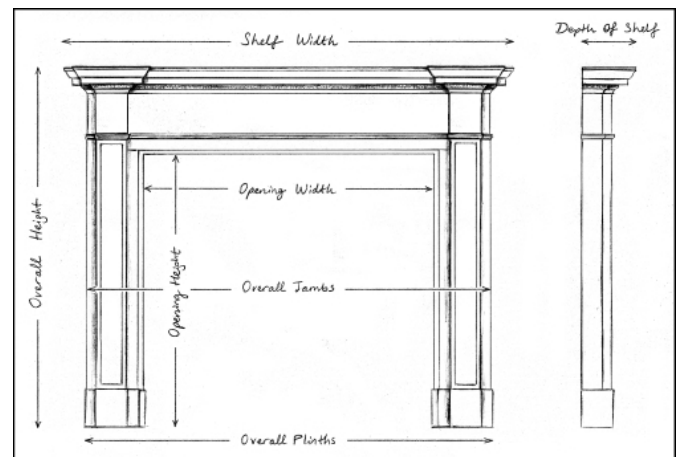

## A STATUARY FIREPLACE IN THE GEORGIAN STYLE

A good quality Statuary marble fireplace in the Georgian manner. The fluted jambs surmounted by carved end blockings featuring finely carved urns. The frieze with central plaque carved with classical urn, swags and fruit. Breakfront shelf above. English, 19th century.

Stock No: 4376

Shelf Width	1702mm   67"
Overall Height	1410mm   55 1/2"
Opening Height	1035mm   40 3/4"
Opening Width	1009mm   39 3/4"
Depth Of Shelf	225mm   8 7/8"
Overall Plinths	1545mm   60 7/8"

You can scan the QR code above with any smartphone to view this item on our website