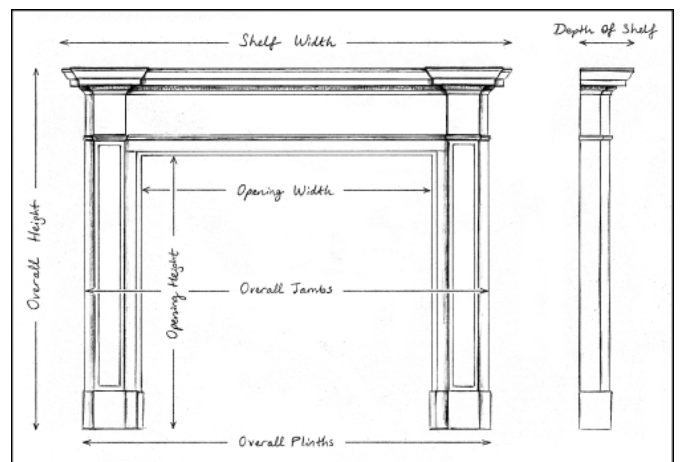

## A REGENCY STYLE MARBLE FIREPLACE WITH SIENNA BROCATELLE INLAY

A Regency style fireplace in Statuary marble antique fireplace with Sienna Brocatelle inlay. The fluted jambs surmounted by urns of classical form. The frieze with matching flutes, interspersed with rosettes with carved urns and foliage. English, 19th century.

Stock No: 4278

Shelf Width	1545mm   60 7/8"
Overall Height	1360mm   53 1/2"
Opening Height	1045mm   41 1/8"
Opening Width	1005mm   39 5/8"
Depth Of Shelf	115mm   4 1/2"
Overall Plinths	1450mm   57 1/8"