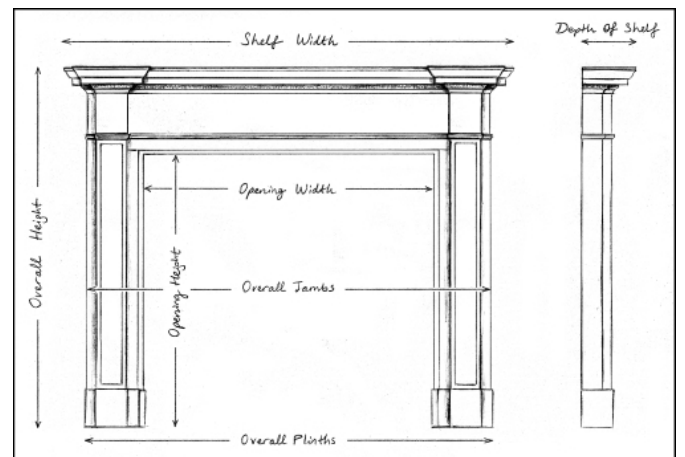

A FINE QUALITY FRENCH LOUIS XV STYLE FIREPLACE IN PAVONAZZO MARBLE

A very fine French Louis XV style fireplace in Pavonazzo marble. The panelled frieze with carved central cartouche, foliage and shells, flanked by rosette paterae. The jambs with scrolls to base, surmounted by stiff acanthus leaves, foliage and shells. Shaped moulded shelf. Good quality Italian marble. Early 19th century.

Stock No: 4265

Shelf Width	1555mm 61 1/4"
Overall Height	1120mm 44 1/8"
Opening Height	920mm 36 1/4"
Opening Width	1090mm 42 7/8"
Depth Of Shelf	410mm 16 1/8"
Overall Plinths	1510mm 59 1/2"

You can scan the QR code above with any smartphone to view this item on our website