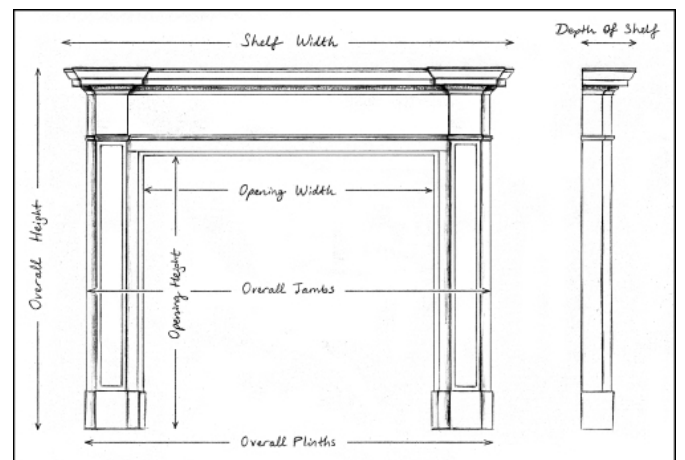

A FRENCH PROVENALE FIREPLACE IN BRECHE VIOLETTE MARBLE

A French Provenale Louis XV style fireplace in Breche Violette marble. The carved, shaped jambs surmounted by panelled frieze with carved cartouche to centre. Moulded shelf above. Good quality Breccia marble.

Stock No: 4249

Shelf Width	1635mm 64 3/8"
Overall Height	1105mm 43 1/2"
Opening Height	920mm 36 1/4"
Opening Width	1295mm 51"
Depth Of Shelf	310mm 12 1/4"
Overall Plinths	1575mm 62"

You can scan the QR code above with any smartphone to view this item on our website