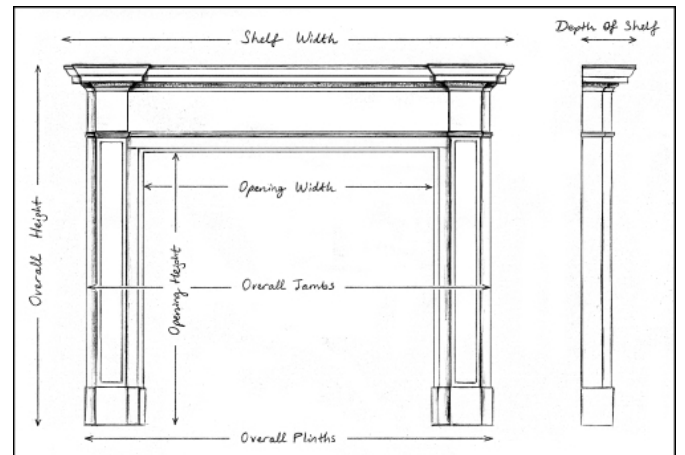

A 19TH CENTURY FRENCH MARBLE FIREPLACE

A French Louis XVI style Carrara marble fireplace. The frieze with carved foliage and swirling paterae throughout, with winged beasts and urn to centre. The jambs with shaped panel surmounted by end blocking with carved oak leaves. Plain moulded shelf above. 19th century.

Stock No: 4109

Shelf Width	1500mm 59"
Overall Height	985mm 38 3/4"
Opening Height	770mm 30 3/8"
Opening Width	1070mm 42 1/8"
Depth Of Shelf	200mm 7 7/8"
Overall Jambs	1440mm 56 3/4"

You can scan the QR code above with any smartphone to view this item on our website