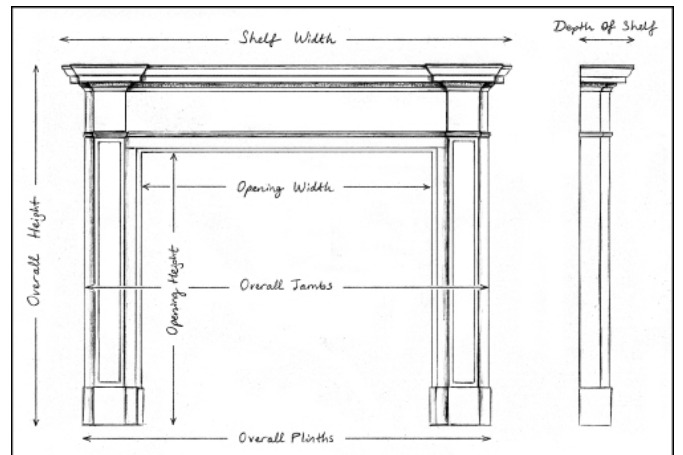

A BEAUTIFUL LOUIS XV BRECHE VIOLETTE ANTIQUE MARBLE FIREPLACE

A charming French Louis XV fireplace in luscious Breche Violette marble. The shaped frieze with carved central shell and trailing foliage, scrolled detailing to ends with panelled jambs and unusual detail of carved leaf between panels. Serpentine shelf. Late 18th century.

Stock No: 4078

Shelf Width	1315mm 51 3/4"
Overall Height	1005mm 39 5/8"
Opening Height	835mm 32 7/8"
Opening Width	980mm 38 5/8"
Depth Of Shelf	330mm 13"
Overall Plinths	1300mm 51 1/8"

You can scan the QR code above with any smartphone to view this item on our website