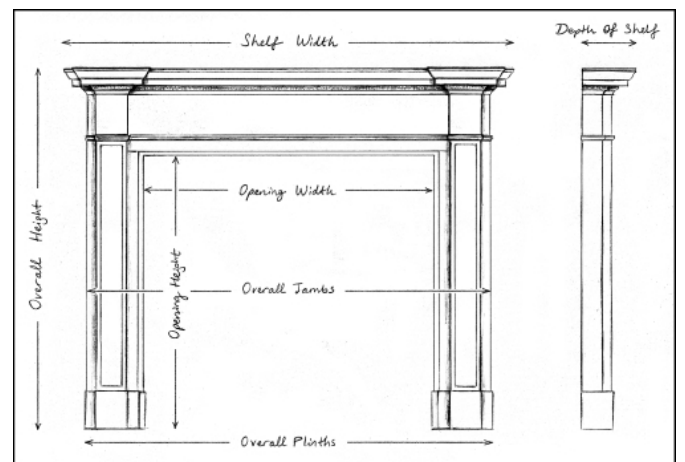

A FRENCH MARBLE FIREPLACE IN THE ROCOCO MANNER

A good quality Rococo Louis XV fireplace in Italian Arabescato marble. The elegantly shaped frieze with panels and carved foliage to centre and interesting mouldings to jambs. Shaped, moulded shelf above. French, 19th century.

Stock No: 4071

Shelf Width	1450mm 57 1/8"
Overall Height	1020mm 40 1/8"
Opening Height	850mm 33 1/2"
Opening Width	1075mm 42 3/8"
Depth Of Shelf	385mm 15 1/8"
Overall Plinths	1395mm 54 7/8"

You can scan the QR code above with any smartphone to view this item on our website