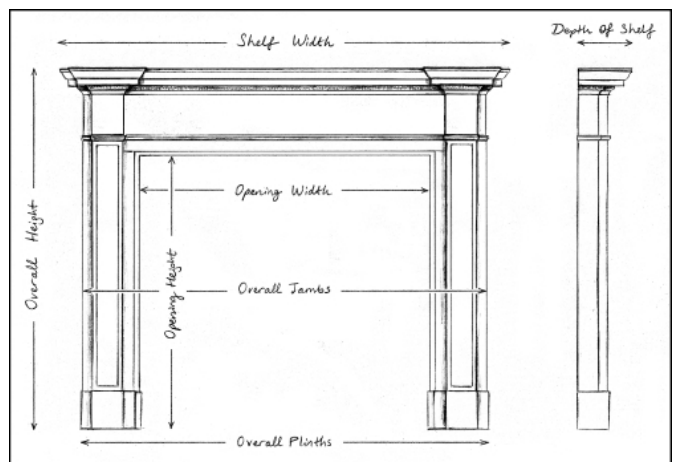

AN ENGLISH STATUARY AND SIENA MARBLE FIREPLACE

An English Georgian Statuary marble fireplace with Italian Siena inlay. The jambs with carved bell drops and foliage, with Siena inlay to ingrounds. The reeded frieze with Siena centre block, surmounted by moulded shelf. English, late 18th century.

Stock No: 4037

Shelf Width	1820mm 71 5/8"
Overall Height	1345mm 53"
Opening Height	1000mm 39 3/8"
Opening Width	1015mm 40"
Depth Of Shelf	195mm 7 5/8"
Overall Plinths	1630mm 64 1/8"

You can scan the QR code above with any smartphone to view this item on our website