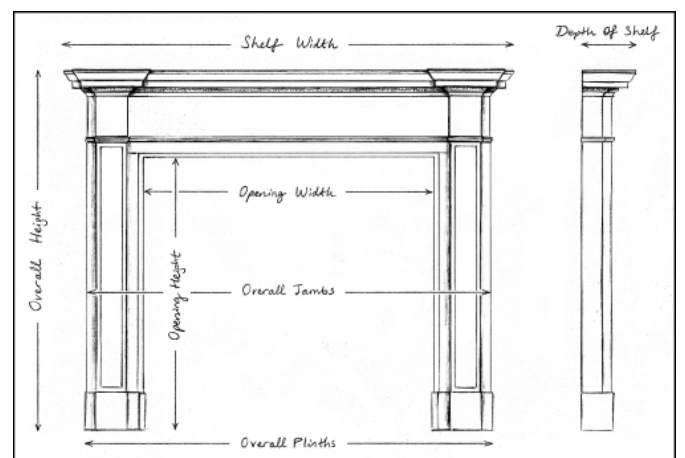

## A NEO-CLASSICAL ENGLISH STATUARY MARBLE FIREPLACE WITH SIENA INLAY

A very fine period neo-classical English Statuary marble fireplace with Siena inlay. The carved jambs with classical urn surmounted by ribbons and drapery, with Siena marble ingrounds. The carved frieze with classical figures throughout. Breakfront moulded shelf above. 18th century.

Stock No: 3963

Shelf Width	1820mm   71 5/8"
Overall Height	1500mm   59"
Opening Height	1075mm   42 3/8"
Opening Width	1105mm   43 1/2"
Depth Of Shelf	220mm   8 5/8"
Overall Plinths	1595mm   62 3/4"

You can scan the QR code above with any smartphone to view this item on our website