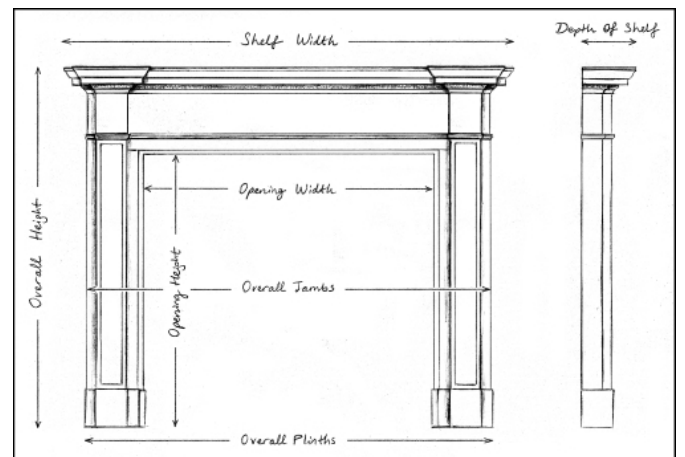

A VERY IMPRESSIVE CARVED STATUARY ANTIQUE MARBLE FIREPLACE

A very impressive French Rococo fireplace carved in Statuary marble. The panelled frieze and bracketed jambs delicately carved with trailing flowers and foliage. The serpentine shaped opening with beaded detailing, the shaped moulded shelf with carved egg moulding. Circa 1850.

Stock No: 3912

Shelf Width	1770mm 69 5/8"
Overall Height	1145mm 45 1/8"
Opening Height	820mm 32 1/4"
Opening Width	1080mm 42 1/2"
Depth Of Shelf	530mm 20 7/8"
Overall Plinths	1690mm 66 1/2"

You can scan the QR code above with any smartphone to view this item on our website