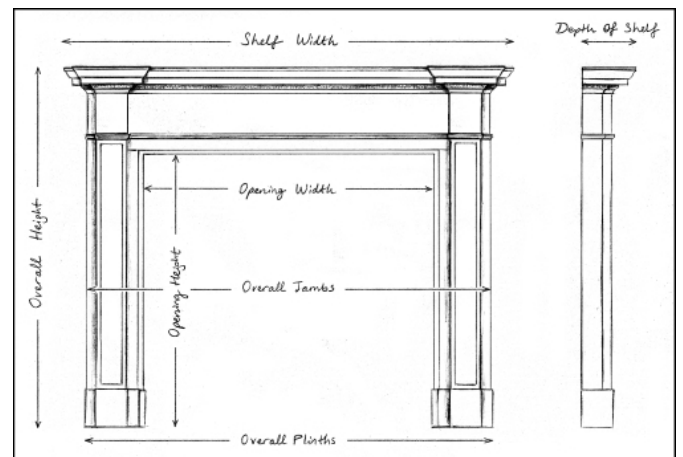

A PERIOD LATE GEORGIAN CHIMNEYPiece IN ITALIAN STATUARY MARBLE

A good quality period late Georgian Statuary marble fireplace. The panelled jambs with finely carved cascading ribbons, flowers and foliage, surmounted by end blockings of tied flowers. The frieze with carved centre featuring reclining classical figure. Moulded shelf above. Very good quality marble. English, late 18th century.

Stock No: 3904

Shelf Width	1790mm 70 1/2"
Overall Height	1255mm 49 3/8"
Opening Height	975mm 38 3/8"
Opening Width	1150mm 45 1/4"
Depth Of Shelf	230mm 9"
Overall Plinths	1580mm 62 1/4"

You can scan the QR code above with any smartphone to view this item on our website