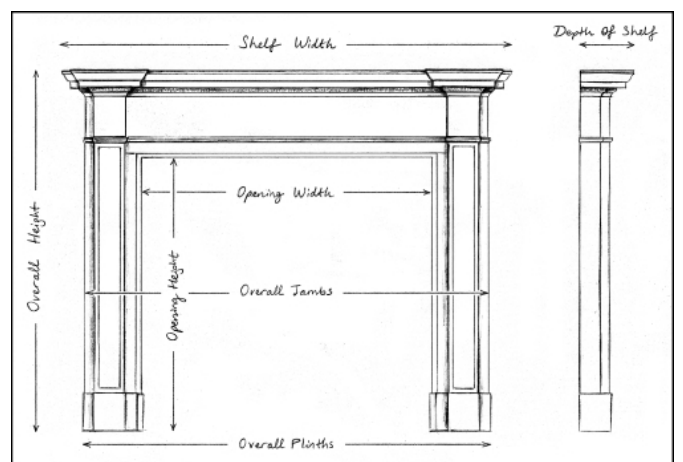

## A LARGE AND RUSTIC ANTIQUE WOOD FIREPLACE WITH CARVED FRUIT AND FOLIAGE

A large and rustic antique wood fireplace. The carved frieze with foliage and cartouche to centre, the legs with scrolls and cascading fruit. Moulded shelf above. English, mid Georgian (circa 1740). Currently in its rustic state, prior to any restoration.

Stock No: 3882

Shelf Width	1840mm   72 1/2"
Overall Height	1735mm   68 1/4"
Opening Height	1310mm   51 5/8"
Opening Width	1575mm   62"
Depth Of Shelf	230mm   9"
Overall Plinths	2025mm   79 3/4"

You can scan the QR code above with any smartphone to view this item on our website